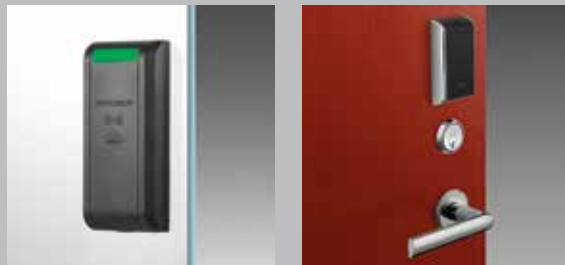

Access Control Solutions for a Mobile World

ASSA ABLOY

From ASSA ABLOY Group brands:
CORBIN RUSSWIN | HES | SARGENT | SECURITRON | YALE

The global leader in
door opening solutions

Secure. Flexible. Convenient.